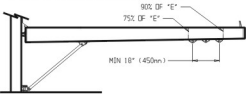

MAINSHEET HANGER LOCATION BETWEEN 75-90% OF "E"