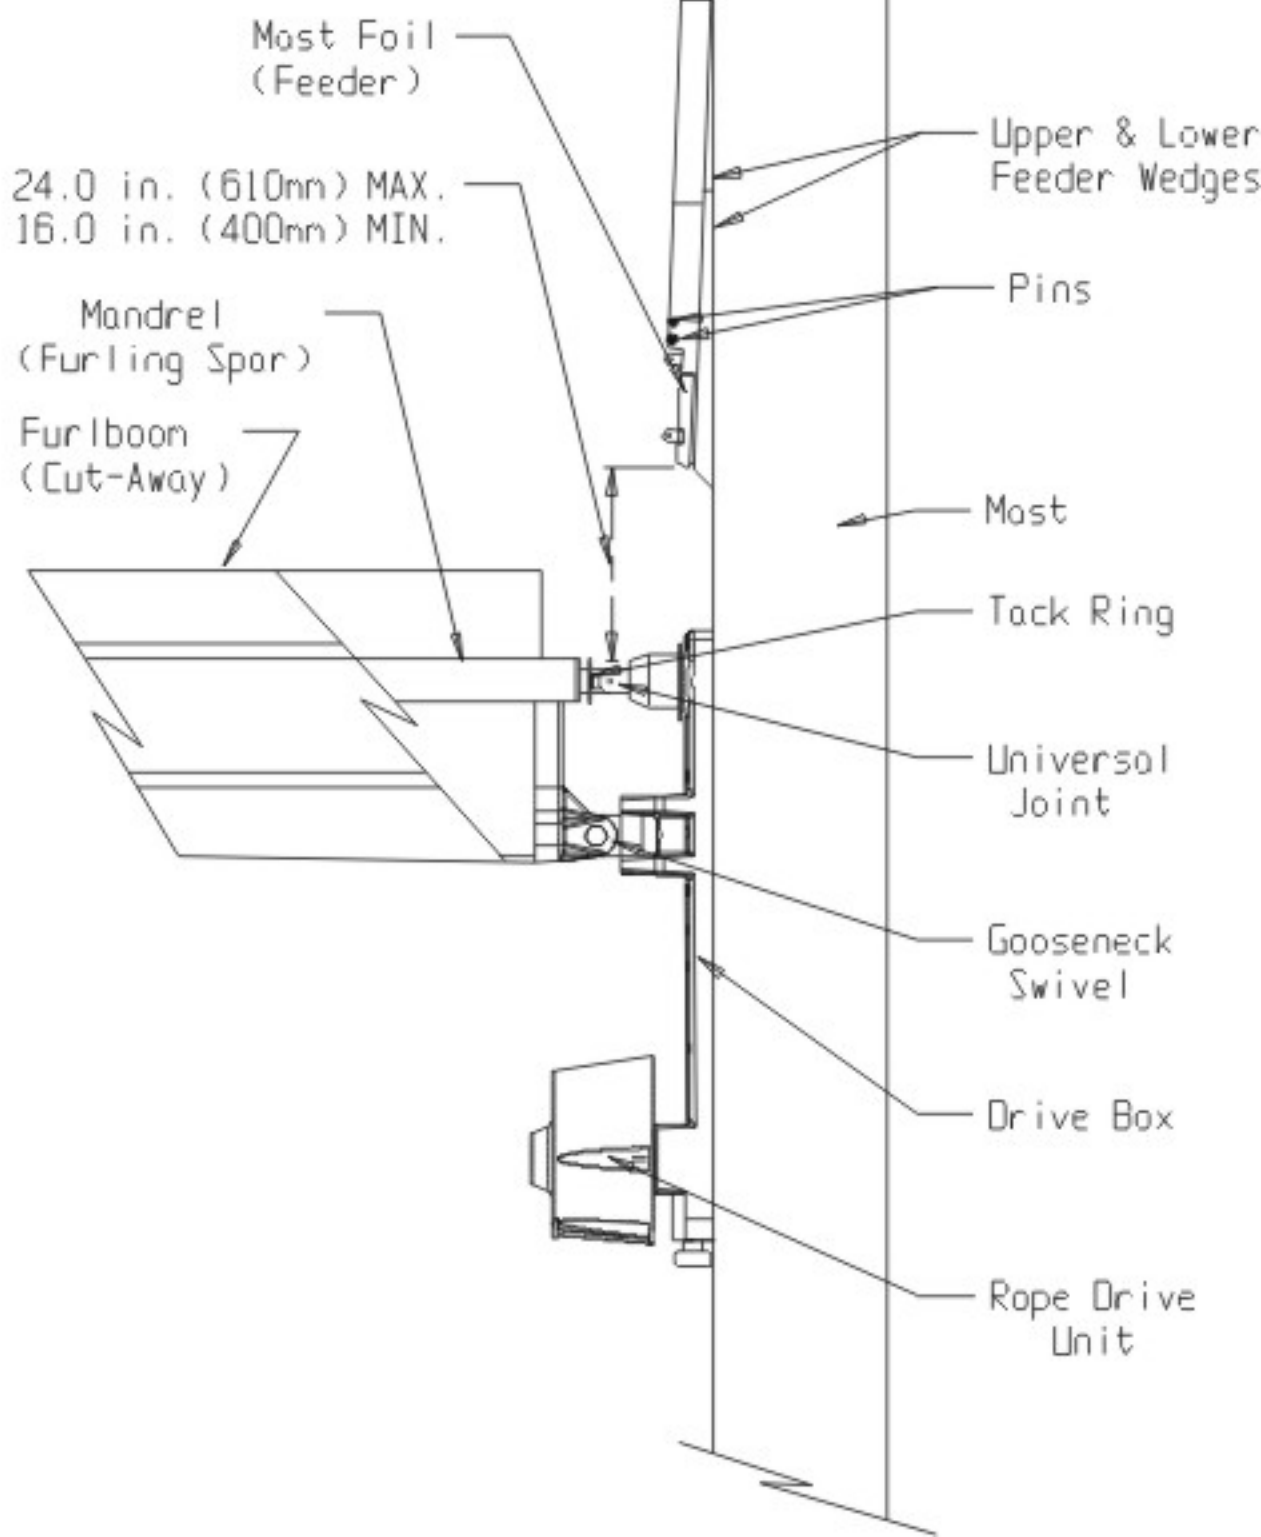

# FURLBOOM MAINSAIL

FIGURE #2

BOOM SERIES	DIM "A" MIN.	
1 & 2	100mm	5.0in.
3	140mm	6.5in.
4	175mm	8.0in.
5 & 6	200mm	9.0in.

# FURLBOOM MAINSAIL

MAINSHEET HANGER LOCATION BETWEEN 90-100% OF "E"

MAINSHEET HANGER LOCATION BETWEEN 75-90% OF "E"

MAINSHEET HANGER LOCATION BETWEEN 50-75% OF "E"