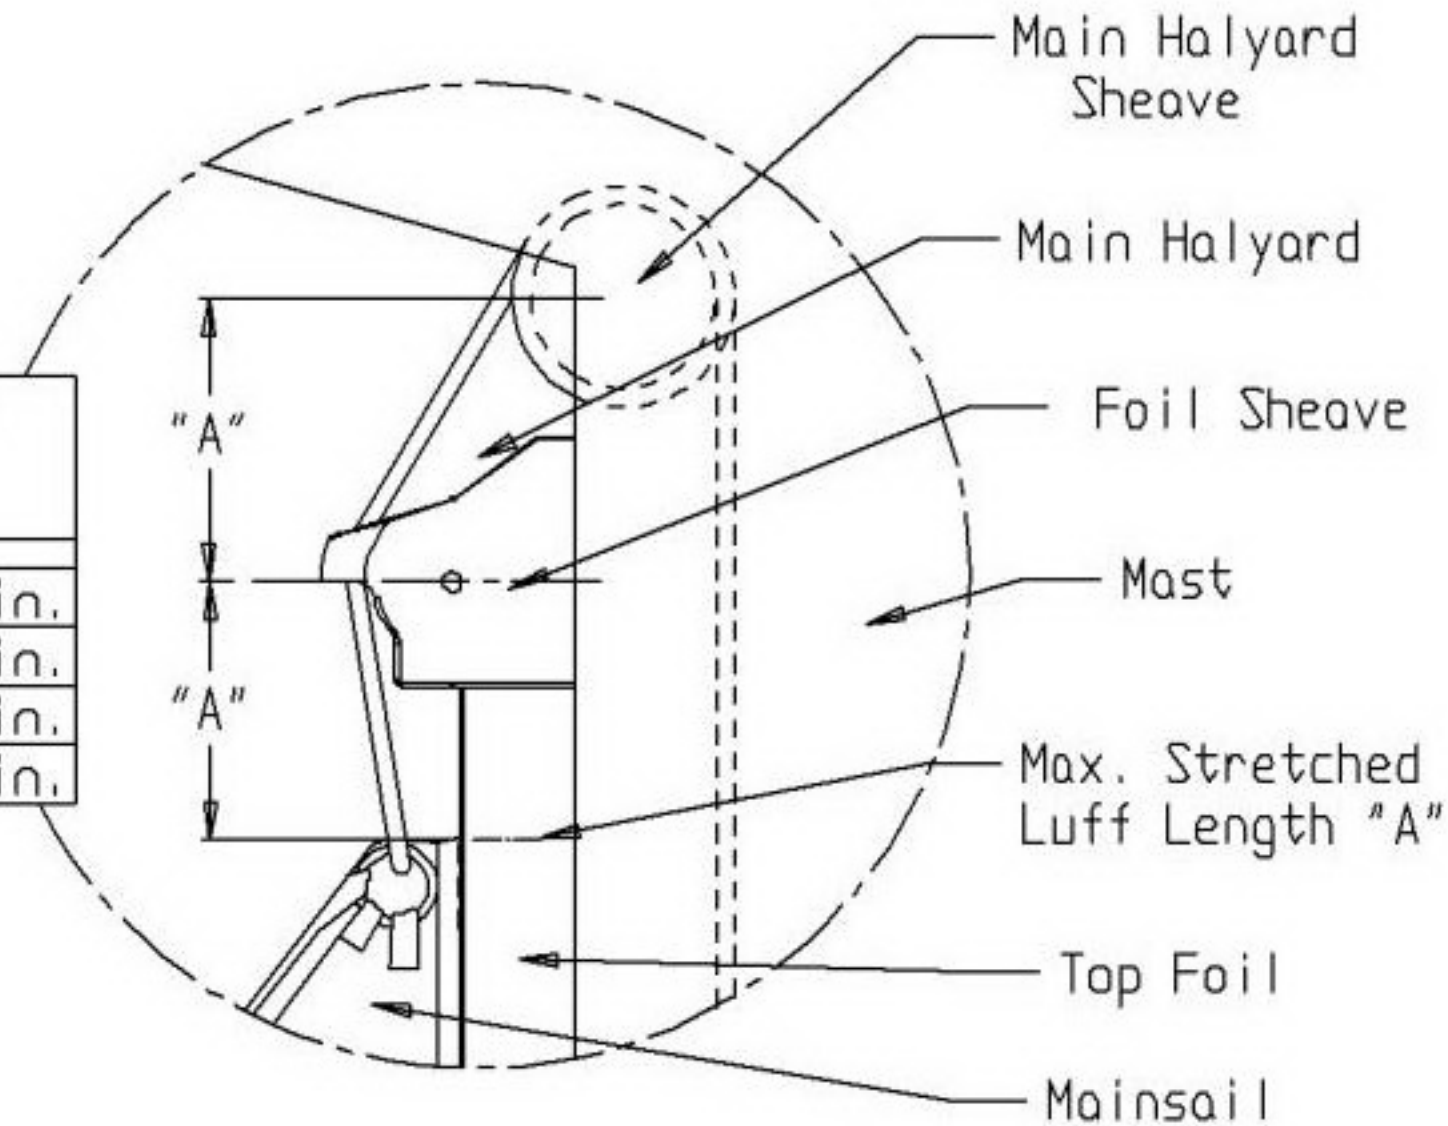

# FURLBOOM MAINSAIL

FIGURE #2

BOOM SERIES	DIM "A" MIN.	
1 & 2	100mm	5.0in.
3	140mm	6.5in.
4	175mm	8.0in.
5 & 6	200mm	9.0in.

# FURLBOOM MAINSAIL

MAINSHEET HANGER LOCATION BETWEEN 90-100% OF "E"

MAINSHEET HANGER LOCATION BETWEEN 75-90% OF "E"

MAINSHEET HANGER LOCATION BETWEEN 50-75% OF "E"